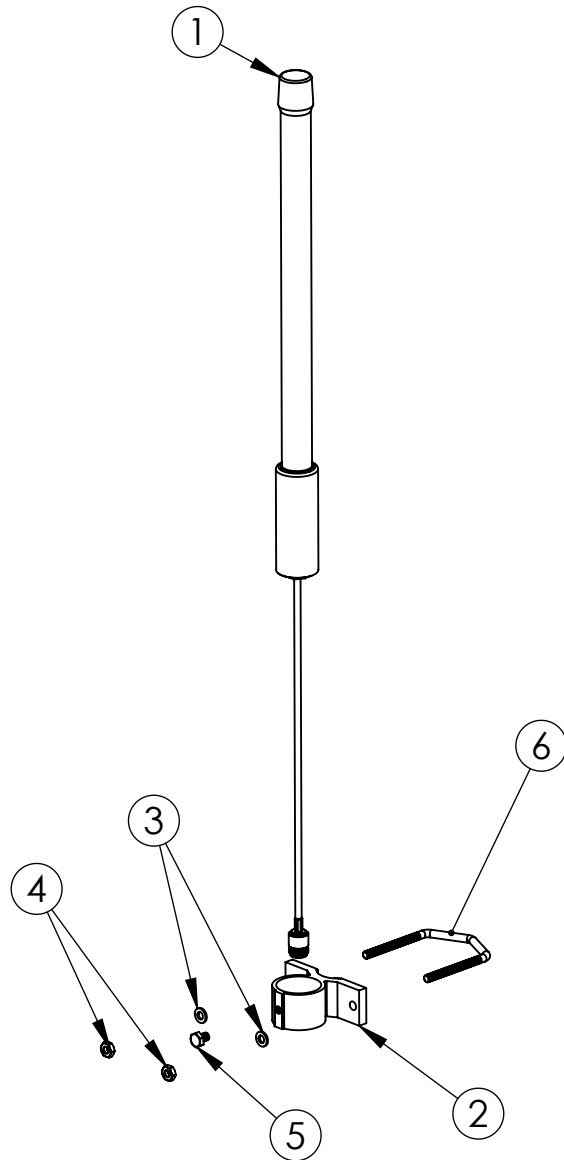

SINGLE POL OMNI INSTALL SHEET

NO.	DESCRIPTION	QTY.
1	OMNI	1
2	BRACKET	1
3	FLAT WASHER	1
4	HEX NUT	1
5	LOCKING BOLT	1
6	U-BOLT	1